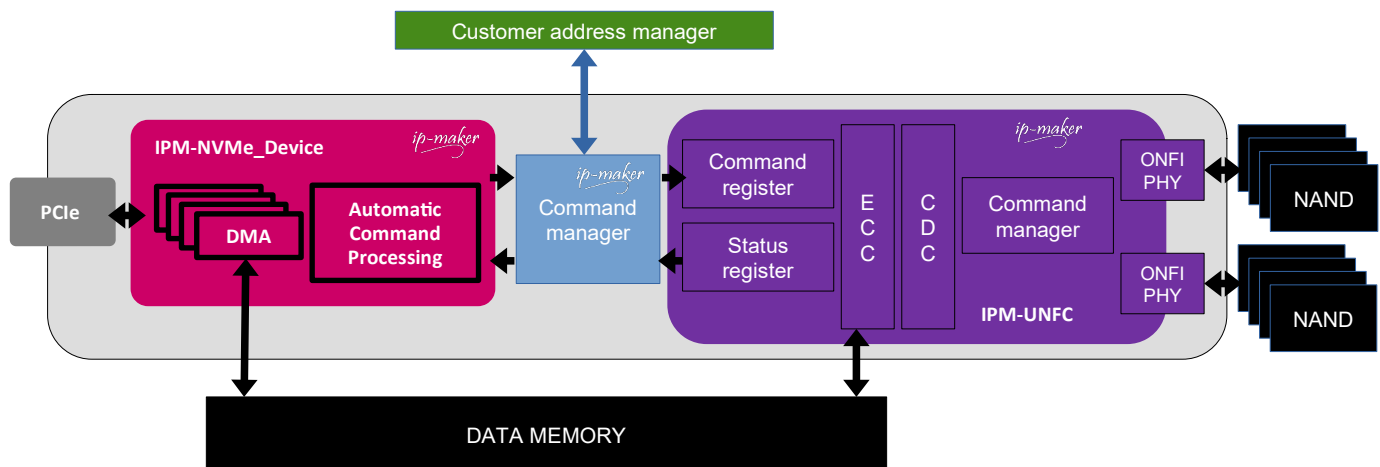

SSD Reference Design

Key Features

- ↳ NVM Express compliant
- ↳ 1 to X NAND flash
- ↳ Users only manage addresses
- ↳ A direct access in data memory to have user specific management

Overview

This architecture proposal is based on NVMe and NAND Flash Controller offloaded IPs. It is integrated in a FPGA and could be also be integrated in ASIC, allowing to provide design flexibility and the ability to add processing accelerator IPs, computational storage.... IPM-SSD solution is the perfect base to create your own PCIe NVMe SSD.

IPM-SSD is the perfect base to quickly develop custom SSD without many knowledge and investments. In addition IP-Maker provides IPM-service to help customization.

Related IP cores

IPM-NVMe_Device

The IPM-NVMe_Device IP core is a verilog IP ready to be integrated in a FPGA/ASIC. IP-Maker has developed a full hardware implementation of the NVMe protocol on the device side. It is based on an Automatic Command Processing Unit and a multi-channel DMA to perform data transfers.

This architecture is easy to integrate with standard interfaces (AXI/Avalon), between the PCIe and memory controllers. This low latency design is ready to support emerging memories, such as MRAM and ReRAM technologies. The IP-Maker IP-NVMe_Device IP is UNH-IOL NVM Express compliant.

IPM-UNFC

The IPM-UNFC IP core is a verilog IP ready to be integrated in a FPGA/ASIC. This IP is a full hardware implementation to store data inside NAND matrix. IPM-UNFC embeds an hardware ECC that is customizable to the NAND flash vendor's requirements. IP-Maker provides 2 types of ECC either BCH or LDPC.